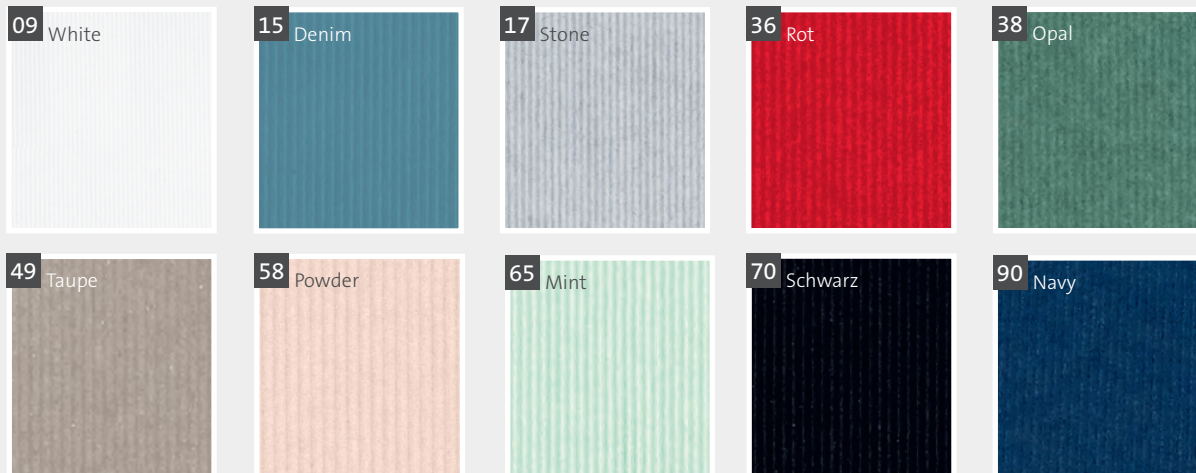

ORDNEN MIT STIL S.O.H.O. FARBEN & BESTELLFORMULAR

COLOURS · COULEURS

S.O.H.O. CLASSIC RIB FARBEN · COLOURS · COULEURS

Bitte ergänzen Sie die gewünschte Farbnummer.
Please add colour code. · Ajoutez code couleur.

ART.-NR. Ref No Référence	BEZEICHNUNG Description Désignation	VE Unit U/vente	Farbnummer Colour · Couleur	15 Denim	17 Stone	36 Rot	38 Opal	49 Taupe	58 Powder	65 Mint	70 Schwarz	90 Navy	09 White
1312 452 .. 0	ZETTELKASTEN, 110 x 110 x 47 mm jotterbox · cube distributeur de papier	4											
1316 452 .. 0	RINGBUCH (2), für · for · pour DIN A4, 25 mm Füllhöhe · spine · hauteur ringbinder · classeur anneaux	3											
1316 452 .. 5	RINGBUCH (4), für · for · pour DIN A4, 50 mm Füllhöhe · spine · hauteur ringbinder · classeur anneaux	3											
1317 452 .. 0	ORDNER MIT HEBELMECHANIK, Rückenbreite · spine · largeur du dos 85 mm file · classeur à levier	4											
1317 452 .. 1	ORDNER MIT HEBELMECHANIK, Rückenbreite · spine · largeur du dos 50 mm file · classeur à levier	4											
1317 452 .. 8	ORDNER MIT HEBELMECHANIK UND METALL-LABELHALTER Rückenbreite · spine · largeur du dos 80 mm · file · classeur à levier	4											
1317 452 .. 9	ORDNER MIT HEBELMECHANIK UND PP-RÜCKENSCHILD Rückenbreite · spine · largeur du dos 85 mm · file · classeur à levier	4											
1318 452 .. 0	STEHSAMMLER, Rückenbreite · spine · largeur du dos 80 mm für · for · pour DIN A4 · magazine holder · boîte d'archives	3											
1318 452 .. 1	STEHSAMMLER MIT GRIFF, Rückenbreite · spine · largeur du dos 115 mm für · for · pour DIN A4 · magazine holder · boîte d'archives	2											
1319 452 .. 3	ARCHIVBOX, 95 x 335 x 255 mm storage box · boîte transfert	2											
1325 452 .. 0	FOTOKISTE, 152 x 167 x 125 mm, auch für Karteikarten DIN A6 photobox · boîte pour photos	3											
1327 452 .. 0	CD-SCHUBLADENBOX MIT GRIFF, 261 x 143 x 158 mm CD box with label · boîte de CD avec poignée	2											
1331 452 .. 0	STIFTEKÖCHER, 86 x 86 x 100 mm pencil box · pot à crayons	4											
1335 452 .. 0	ABLAGEKORB (STAPELBAR), 320 x 260 x 60 mm, für · for · pour DIN A4 filling tray · corbeille courrier	4											
1336 452 .. 0	ORGANIZER (KOMPATIBEL MIT ABLAGEKORB) box · boîte	2											
1343 452 .. 0	AUFBEWAHRUNGSKARTONAGE MIT GRIFF, 255 x 337 x 105 mm, box · boîte	2											
1524 452 .. 0	SCHUBLADENBOX, 252 x 335 x 65 mm, für · for · pour DIN A4 carton drawer · boîte d'archives coulissante	3											
1524 452 .. 3	3ER SCHUBLADENBOX, 250 x 343 x 185 mm, für · for · pour DIN A4 carton drawer (3) · boîte d'archives coulissante (3)	1											
1524 452 .. 4	4ER SCHUBLADENBOX, 250 x 175 x 320 mm carton drawer (4) · boîte d'archives coulissante (4)	2											
1529 452 .. 0	Clip Folder, für · for · pour DIN A4 / 230 x 325 x 22 mm folder · chemise	4											
1529 452 .. 2	SAMMELMAPPE, für · for · pour DIN A4 folder · chemise	5											
1875 452 .. 1	WIRE-O-NOTIZBUCH MIT GUMMIZUG, für · for · pour DIN A5, 160 Seiten · pages · pages wire-o-notebook with elastic · carnet de notes à spirales avec bande élastique	5											
1878 452 .. 2	GEBUNDENES NOTIZBUCH DIN A4, 192 Seiten · pages · pages bound notebook · carnet de notes	3											
1882 452 .. 1	GEBUNDENES NOTIZBUCH DIN A5, 192 Seiten · pages · pages bound notebook · carnet de notes · dotted grid	3											

Produktionsbedingte Änderungen vorbehalten.
May be subject to modification for production reasons.
La production sujette à des modifications.